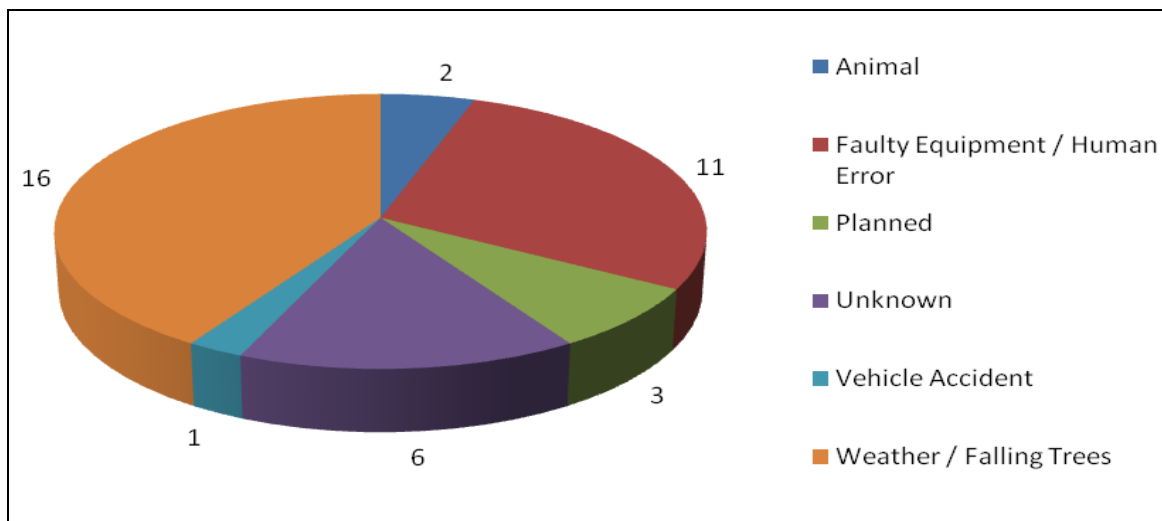

Arkansas

Outage summary

Total number of people affected by outages	74,686
Total duration of outages	812 minutes (13 1/2 hours)
Total number of outages	39
State ranking (number of outages)	30
Average number of people affected per outage	1,965
Average duration of outage	23 minutes

Note: Total number of people affected (and average) based on 22 (56%) of the total reported outages. Total duration of outages (and average) based on 6 (15%) of the total reported outages.

Outage fact: A squirrel got into a switch-gear in Siloam Springs on Sept. 11, cutting power to 1,800 people for an hour and a half.

Reported power outages by cause